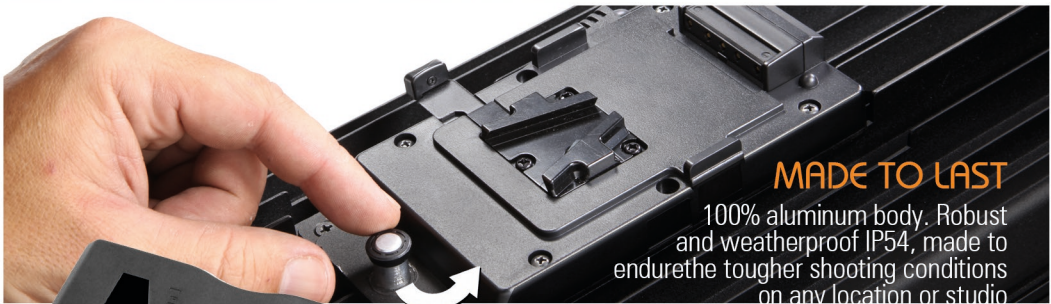

Punchy 35° beam to light at long distances, powerful enough to be bounced or diffused

Mini 2 REMOVABLE BATTERY MOUNT

On board quick link Vlock / Gold battery mounts

SMART AC/DC POWERED

VELVET Mini panels are always ready to operate worldwide
With any battery 12 to 35 VDC through XLR-3 connector ◀
With Smart Vlock 90-264V AC adapter ◀

Made to last

Portable and always ready to rig

QUICK SETUP

On-board user friendly digital display with shock-resistant buttons with dedicated 3200K/5600K quick-access button.

- ▶ Easily removable yoke with a 16mm (5/8") baby receiver 28mm (1.1/8") junior pin
- ▶ Silent fan-free operation with efficient passive cooling
- ▶ 4 sliding 1/4" threads for rigging on top & bottom
- ▶ DMX RDM with XLR-5 IN connector
- ▶ Two handles to be easily hand-held