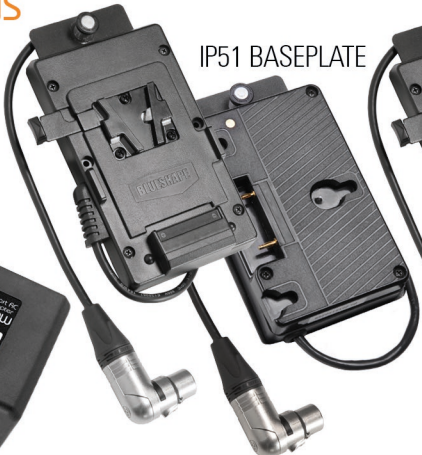

IP51 BASEPLATE