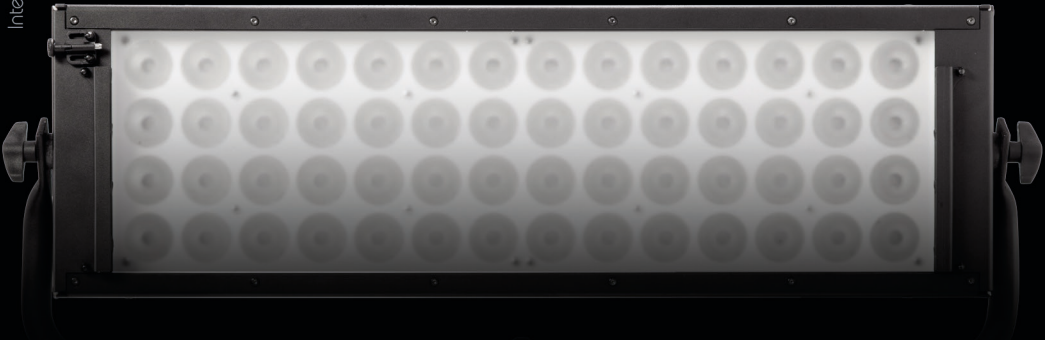

EVERYWHERE
Mini Series

Natural VELVET beauty light

Weatherproof IP54
100% Aluminum housing
32K/56K Quick access button
DMX-RDM Master/Slave

Silent fan free
Fast setup and adjustment
Vlock/Gold quick on-board mounts
Smart Vlock/Gold AC adapters

Affordable European quality with 2 years warranty. 100% made & designed in Barcelona (Spain)

Intellectual Property. VELVET Lights' technology is protected under Spanish patents and international patents pending

VELVET Mini Power

velvetlight.tv

2018 Copyright VELVETLight. All rights reserved