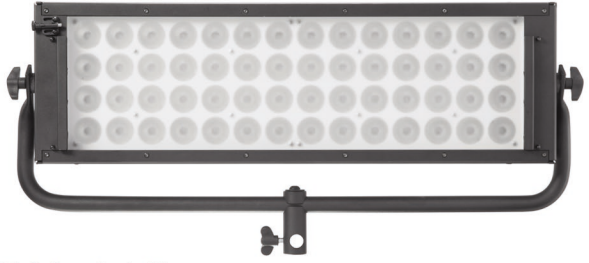

Punchy 35° beam to light at long distances, powerful enough to be bounced or diffused

Mini 2 REMOVABLE BATTERY MOUNT

On board quick link Vlock / Gold battery mounts

SMART AC/DC POWERED

VELVET Mini panels are always ready to operate worldwide
With any battery 12 to 35 VDC through XLR-3 connector ◀
With Smart Vlock 90-264V AC adapter ◀

Made to last

Portable and always ready to rig

QUICK SETUP

On-board user friendly digital display with shock-resistant buttons with dedicated 3200K/5600K quick-access button.

- ▶ Easily removable yoke with a 16mm (5/8") baby receiver 28mm (1.1/8") junior pin
- ▶ Silent fan-free operation with efficient passive cooling
- ▶ 4 sliding 1/4" threads for rigging on top & bottom
- ▶ DMX RDM with XLR-5 IN connector
- ▶ Two handles to be easily hand-held

SNAPGRID

SNAPBAG

BARNDOORS

DMX CONTROL

VELVET REMOTE

CINELEX WIRELESS SYSTEM

BAGS

the most versatile LED panel

VELVET Mini Power

Mini 1 Power 70W

Mini 2 Power 120W

LOCATION WEATHERPROOF IP54 ☼

STUDIO DUSTPROOF IP51

technical specifications

DIMENSIONS & WEIGHT Mini 1 POWER
345 x 190 x 90 mm / 13.6 x 7.5 x 3.5"
2 Kg / 4.4 lbs