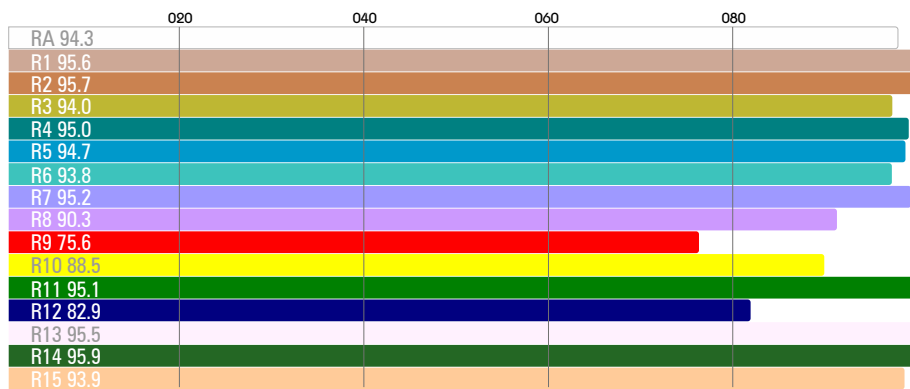

VELVET Mini Power 1 Studio IP51

Ref.: VMP1ST

Datasheet: June 2021 / Page 2

| | |
|-----------------------------------|---|
| COLOUR TEMPERATURE | adjustable from 2700K to 6500K in 100K steps |
| LIGHT INTENSITY | dimnable 0 to 100, smooth and flicker-free |
| TLCI INDEX | 95 at 3200K and 98 at 5600K |
| DIMENSIONS | 385 x 190 x 90 mm (panel) 450 x 275 x 90 mm (panel + yoke) |
| WEIGHT | 2.2 kgs / 4.8 lbs (panel) 2.5 kgs / 5.5 lbs (panel + yoke) |
| POWER DRAW | 70 W |
| POWER SUPPLY | 90-264 VAC 50/60Hz through PowerCon TRUE1 in&out |
| BEAM ANGLE | 35° |
| PHOTOMETRICS | 5000 lux / 463 fc at 1m / 3 feet 600 lux / 55 fc at 3m / 10 feet |
| LED RATED LIFE | more than 50.000 hours |
| POWER CONNECTION | PowerCon TRUE1 in&out |
| DMX | DMX-RDM with XLR-5 in&out connectors |
| OUTPUT FREQUENCY | 16KHz flicker-free up to 2000fps |
| OPERATION TEMPERATURE | from -20°C to +40°C |
| COOLING | no-noise, fan-free passive cooling |
| PROTECTION | IP51 dustproof, indoor or outdoor protected use |
| VELVET LED TECHNOLOGY | selected BIN high-power LED+custom optics+optic diffuser+CPU software control |
| RIGGING OPTIONS | aluminum yoke with 16 baby receiver combined with 28 junior pin, multiple ¼-20" rigging points, multipanel yokes, pole-operated studio yoke |
| QUICK MOUNTING ACCESSORIES | Quarter, half and full hard diffusion, foldable Snapgrid, removable barn doors, remote control, hard case |
| CONSTRUCTION & FINISH | Made of black powdercoated extruded and sheet aluminum |

WIRE VIEW

VELVET Mini Power 1 Studio IP51

Ref.: VMP1ST

Datasheet: June 2021 / Page 3

PHOTOMETRICS

CCT 3294K

CCT 5644K

VELVET Mini Power 1 Studio IP51