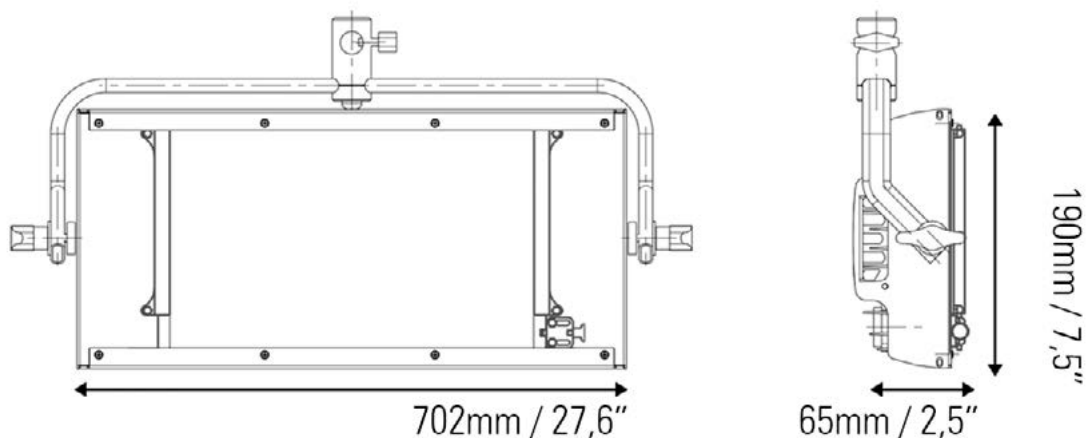

VELVET Mini Power 1 Studio IP51

Ref.: VMP1ST

Datasheet: June 2021 / Page 2

| | |
|-----------------------------------|---|
| COLOUR TEMPERATURE | adjustable from 2700K to 6500K in 100K steps |
| LIGHT INTENSITY | dimnable 0 to 100, smooth and flicker-free |
| TLCI INDEX | 95 at 3200K and 98 at 5600K |
| DIMENSIONS | 385 x 190 x 90 mm (panel) 450 x 275 x 90 mm (panel + yoke) |
| WEIGHT | 2.2 kgs / 4.8 lbs (panel) 2.5 kgs / 5.5 lbs (panel + yoke) |
| POWER DRAW | 70 W |
| POWER SUPPLY | 90-264 VAC 50/60Hz through PowerCon TRUE1 in&out |
| BEAM ANGLE | 35° |
| PHOTOMETRICS | 5000 lux / 463 fc at 1m / 3 feet 600 lux / 55 fc at 3m / 10 feet |
| LED RATED LIFE | more than 50.000 hours |
| POWER CONNECTION | PowerCon TRUE1 in&out |
| DMX | DMX-RDM with XLR-5 in&out connectors |
| OUTPUT FREQUENCY | 16KHz flicker-free up to 2000fps |
| OPERATION TEMPERATURE | from -20°C to +40°C |
| COOLING | no-noise, fan-free passive cooling |
| PROTECTION | IP51 dustproof, indoor or outdoor protected use |
| VELVET LED TECHNOLOGY | selected BIN high-power LED+custom optics+optic diffuser+CPU software control |
| RIGGING OPTIONS | aluminum yoke with 16 baby receiver combined with 28 junior pin, multiple ¼-20" rigging points, multipanel yokes, pole-operated studio yoke |
| QUICK MOUNTING ACCESSORIES | Quarter, half and full hard diffusion, foldable Snapgrid, removable barn doors, remote control, hard case |
| CONSTRUCTION & FINISH | Made of black powdercoated extruded and sheet aluminum |

WIRE VIEW

VELVET Mini Power 1 Studio IP51

Ref.: VMP1ST

Datasheet: June 2021 / Page 3

PHOTOMETRICS

CCT 3294K

CCT 5644K

VELVET Mini Power 1 Studio IP51