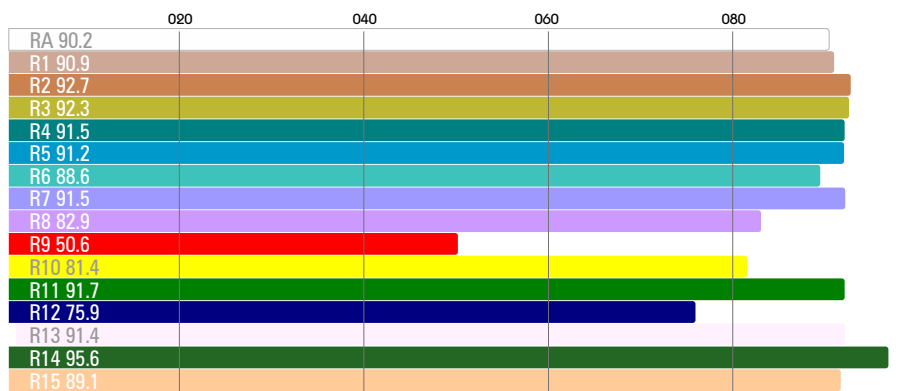

VELVET Mini Power 1 Studio IP51

Ref.: VMP1ST

Datasheet: June 2021 / Page 2

| | |
|-----------------------------------|---|
| COLOUR TEMPERATURE | adjustable from 2700K to 6500K in 100K steps |
| LIGHT INTENSITY | dimnable 0 to 100, smooth and flicker-free |
| TLCI INDEX | 95 at 3200K and 98 at 5600K |
| DIMENSIONS | 385 x 190 x 90 mm (panel) 450 x 275 x 90 mm (panel + yoke) |
| WEIGHT | 2.2 kgs / 4.8 lbs (panel) 2.5 kgs / 5.5 lbs (panel + yoke) |
| POWER DRAW | 70 W |
| POWER SUPPLY | 90-264 VAC 50/60Hz through PowerCon TRUE1 in&out |
| BEAM ANGLE | 35° |
| PHOTOMETRICS | 5000 lux / 463 fc at 1m / 3 feet 600 lux / 55 fc at 3m / 10 feet |
| LED RATED LIFE | more than 50.000 hours |
| POWER CONNECTION | PowerCon TRUE1 in&out |
| DMX | DMX-RDM with XLR-5 in&out connectors |
| OUTPUT FREQUENCY | 16KHz flicker-free up to 2000fps |
| OPERATION TEMPERATURE | from -20°C to +40°C |
| COOLING | no-noise, fan-free passive cooling |
| PROTECTION | IP51 dustproof, indoor or outdoor protected use |
| VELVET LED TECHNOLOGY | selected BIN high-power LED+custom optics+optic diffuser+CPU software control |
| RIGGING OPTIONS | aluminum yoke with 16 baby receiver combined with 28 junior pin, multiple ¼-20" rigging points, multipanel yokes, pole-operated studio yoke |
| QUICK MOUNTING ACCESSORIES | Quarter, half and full hard diffusion, foldable Snapgrid, removable barn doors, remote control, hard case |
| CONSTRUCTION & FINISH | Made of black powdercoated extruded and sheet aluminum |

WIRE VIEW

VELVET Mini Power 1 Studio IP51

Ref.: VMP1ST

Datasheet: June 2021 / Page 3

PHOTOMETRICS

CCT 3294K

CCT 5644K

VELVET Mini Power 1 Studio IP51