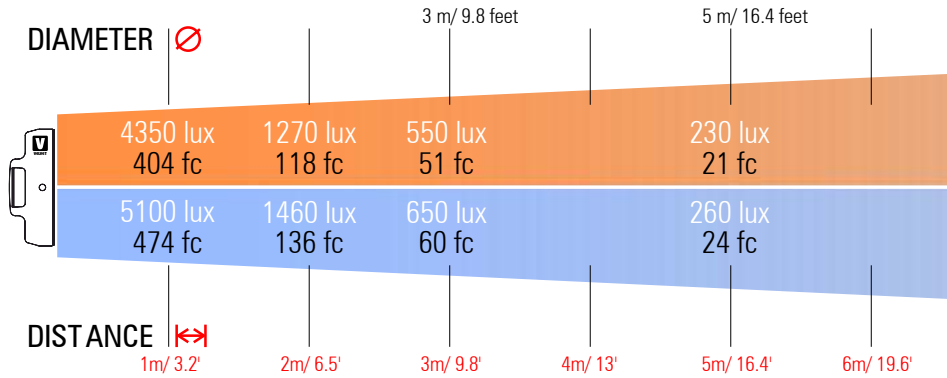

VELVET Mini Power 1 Studio IP51

Ref.: VMP1ST

Datasheet: June 2021 / Page 2

| | |
|-----------------------------------|---|
| COLOUR TEMPERATURE | adjustable from 2700K to 6500K in 100K steps |
| LIGHT INTENSITY | dimnable 0 to 100, smooth and flicker-free |
| TLCI INDEX | 95 at 3200K and 98 at 5600K |
| DIMENSIONS | 385 x 190 x 90 mm (panel) 450 x 275 x 90 mm (panel + yoke) |
| WEIGHT | 2.2 kgs / 4.8 lbs (panel) 2.5 kgs / 5.5 lbs (panel + yoke) |
| POWER DRAW | 70 W |
| POWER SUPPLY | 90-264 VAC 50/60Hz through PowerCon TRUE1 in&out |
| BEAM ANGLE | 35° |
| PHOTOMETRICS | 5000 lux / 463 fc at 1m / 3 feet 600 lux / 55 fc at 3m / 10 feet |
| LED RATED LIFE | more than 50.000 hours |
| POWER CONNECTION | PowerCon TRUE1 in&out |
| DMX | DMX-RDM with XLR-5 in&out connectors |
| OUTPUT FREQUENCY | 16KHz flicker-free up to 2000fps |
| OPERATION TEMPERATURE | from -20°C to +40°C |
| COOLING | no-noise, fan-free passive cooling |
| PROTECTION | IP51 dustproof, indoor or outdoor protected use |
| VELVET LED TECHNOLOGY | selected BIN high-power LED+custom optics+optic diffuser+CPU software control |
| RIGGING OPTIONS | aluminum yoke with 16 baby receiver combined with 28 junior pin, multiple ¼-20" rigging points, multipanel yokes, pole-operated studio yoke |
| QUICK MOUNTING ACCESSORIES | Quarter, half and full hard diffusion, foldable Snapgrid, removable barn doors, remote control, hard case |
| CONSTRUCTION & FINISH | Made of black powdercoated extruded and sheet aluminum |

WIRE VIEW

VELVET Mini Power 1 Studio IP51

Ref.: VMP1ST

Datasheet: June 2021 / Page 3

PHOTOMETRICS

CCT 3294K

CCT 5644K

VELVET Mini Power 1 Studio IP51