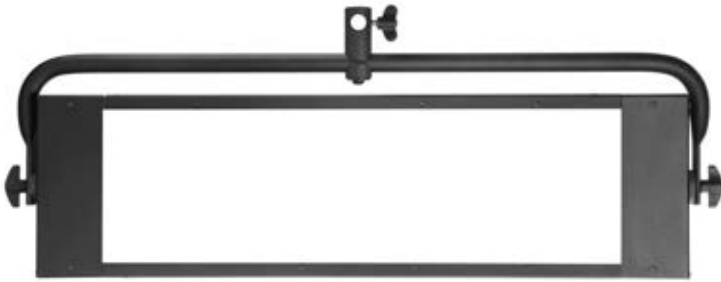

VELVET Mini 2 Studio IP51

Ref.: VM2STNY

Datasheet: February 2024 / Page 1

2x1/2 feet bicolor dustproof, IP51 AC powered compact panoramic soft light LED panel

[Click here for more product information](#)

VM2STNY includes: on board AC PSU with AC In & Out PowerCon TRUE1, DMX In & Out XLR-5, 1x yoke with 28mm junior pin - 16mm baby receiver. 3,5mts power cable with aerial PowerCon TRUE1

VELVET Mini 2 Studio IP51

Ref.: VM2STNY

Datasheet: February 2024 / Page 2

SPECIFICATIONS

COLOUR TEMPERATURE	Adjustable from 2700K to 6500K in 100K increments
LIGHT INTENSITY	Dimmable 0 to 100 (smooth and flicker-free)
LOCAL CONTROL	On-board digital control
WIRE CONTROL	DMX RDM remote control through XLR-5 in&out
TLCI INDEX	93 at 3200K and 96 at 5600K
PHOTOMETRICS	2400 Lux / 223 fc at 1m / 3 feet 330 Lux / 31 fc at 3m / 10 feet
BEAM ANGLE	100°
DIMENSIONS	670 x 190 x 90 mm / 26" x 7,5" x 3,5" (panel)
WEIGHT	3,3 kgs / 7,2 lbs (panel) 3,7 kgs / 8,2 lbs (panel + yoke)
POWER DRAW	100W / 0,90 Amps at 110 VAC
POWER SUPPLY	90-264 VAC 50/60Hz through PowerCon TRUE1 In&Out
LED RATED LIFE	More than 50.000 hours
POWER CONNECTION	PowerCon TRUE1 in&out
OUTPUT FREQUENCY	16KHz flicker-free up to 2000fps
OPERATION TEMPERATURE	From -20°C to +40°C
COOLING	No-noise, fan-free passive cooling
PROTECTION	IP51 dustproof, indoor or outdoor protected use
VELVET LED TECHNOLOGY	Selected BIN LED + optic diffuser + CPU software control
RIGGING OPTIONS	Aluminum yoke with 16mm baby receptacle combined with 28mm junior pin, four sliding threads ¼" for riggings located on panel sides, double baby pin for diagonal or vertical position using the standard yoke
QUICK MOUNTING ACCESSORIES	VELVET DMX remote control, foldable Snapgrid, removable barn doors, cordura case, hard case
CONSTRUCTION & FINISH	Made of black anodized extruded aluminum and black powder coated sheet aluminum