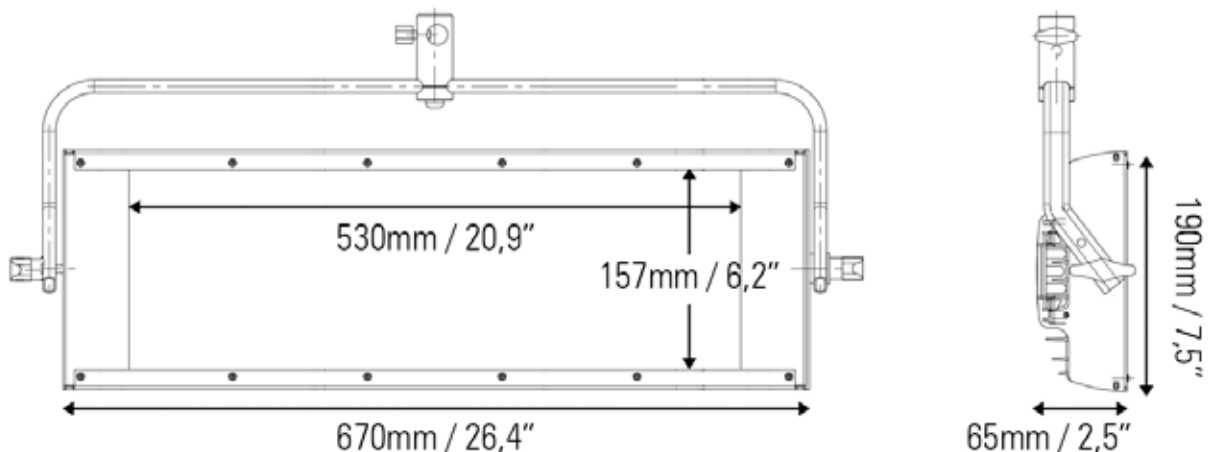

SPECIFICATIONS

COLOUR TEMPERATURE	Adjustable from 2700K to 6500K in 100K increments
LIGHT INTENSITY	Dimmable 0 to 100 (smooth and flicker-free)
LOCAL CONTROL	On-board digital control
WIRE CONTROL	DMX RDM remote control through XLR-5 in&out
TLCI INDEX	93 at 3200K and 96 at 5600K
PHOTOMETRICS	2400 Lux / 223 fc at 1m / 3 feet 330 Lux / 31 fc at 3m / 10 feet
BEAM ANGLE	100°
DIMENSIONS	670 x 190 x 90 mm / 26" x 7,5" x 3,5" (panel)
WEIGHT	3,3 kgs / 7,2 lbs (panel) 3,7 kgs / 8,2 lbs (panel + yoke)
POWER DRAW	100W / 0,90 Amps at 110 VAC
POWER SUPPLY	90-264 VAC 50/60Hz through PowerCon TRUE1 In&Out
LED RATED LIFE	More than 50.000 hours
POWER CONNECTION	PowerCon TRUE1 in&out
OUTPUT FREQUENCY	16KHz flicker-free up to 2000fps
OPERATION TEMPERATURE	From -20°C to +40°C
COOLING	No-noise, fan-free passive cooling
PROTECTION	IP51 dustproof, indoor or outdoor protected use
VELVET LED TECHNOLOGY	Selected BIN LED + optic diffuser + CPU software control
RIGGING OPTIONS	Aluminum yoke with 16mm baby receptacle combined with 28mm junior pin, four sliding threads ¼" for riggings located on panel sides, double baby pin for diagonal or vertical position using the standard yoke
QUICK MOUNTING ACCESSORIES	VELVET DMX remote control, foldable Snapgrid, removable barn doors, cordura case, hard case
CONSTRUCTION & FINISH	Made of black anodized extruded aluminum and black powder coated sheet aluminum

WIRE VIEW