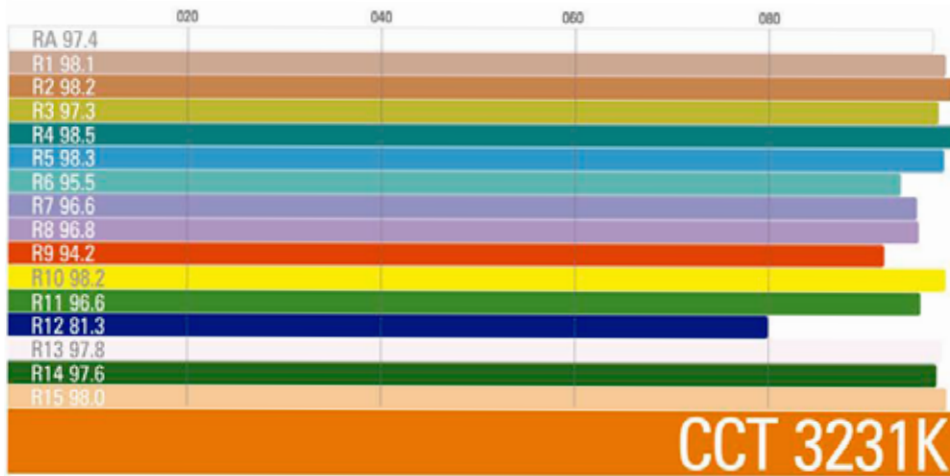

VELVET Mini 2 Studio IP51

Ref.: VM2STNY

Datasheet: February 2024 / Page 3

PHOTOMETRICS