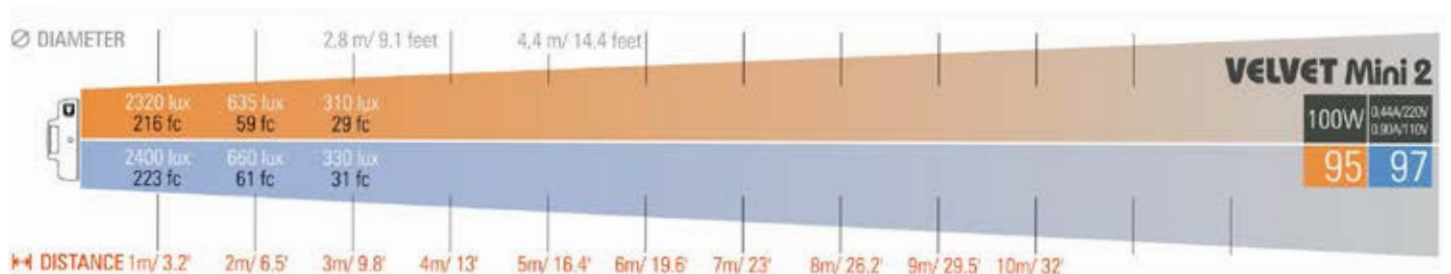

VELVET Mini 2 Studio IP51

Ref.: VM2STNY

Datasheet: February 2024 / Page 3

PHOTOMETRICS