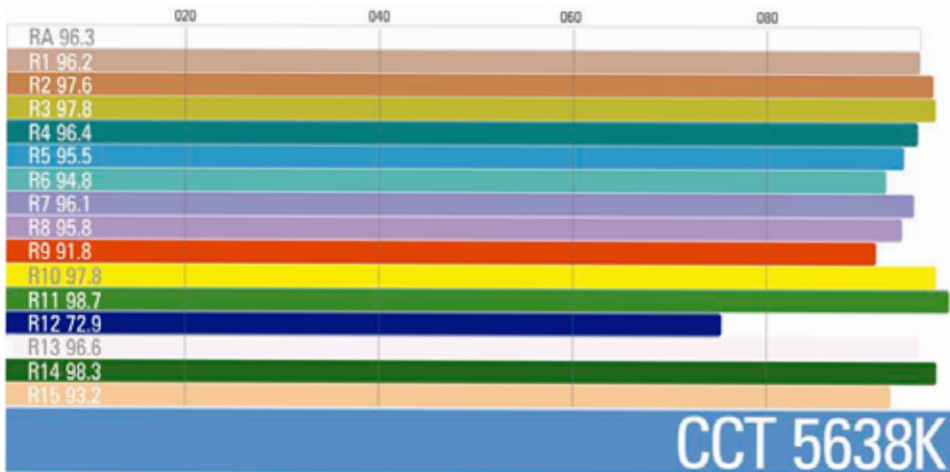

VELVET Mini 2 Studio IP51

Ref.: VM2STNY

Datasheet: February 2024 / Page 3

PHOTOMETRICS