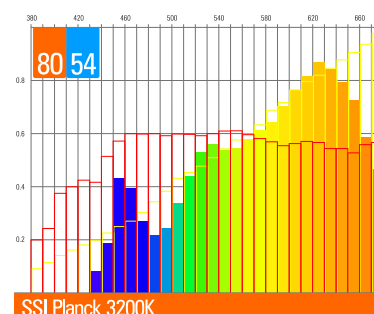

Ref.: VE1CSTNY

Datasheet: September 2024 / Page 3

PHOTOMETRICS