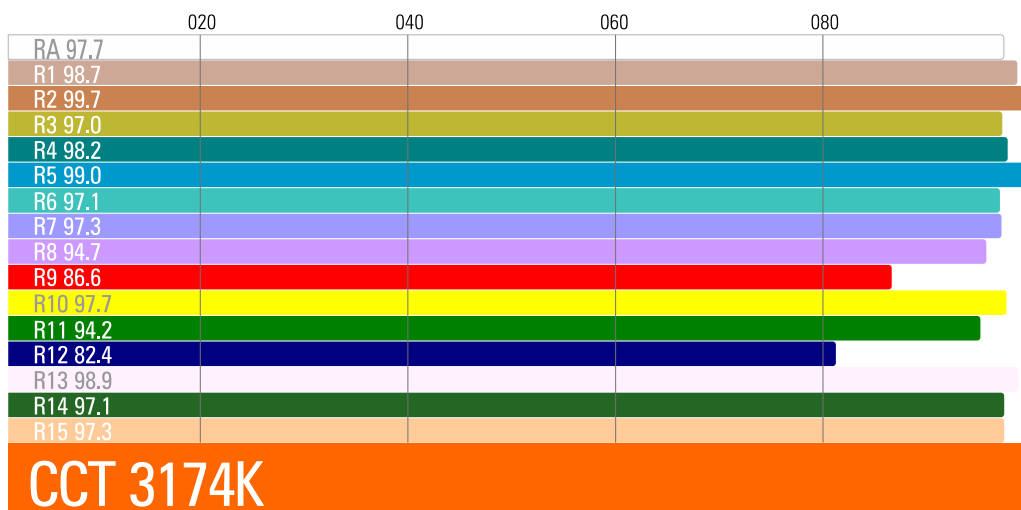

Ref.: VE1CSTNY

Datasheet: September 2024 / Page 3

PHOTOMETRICS