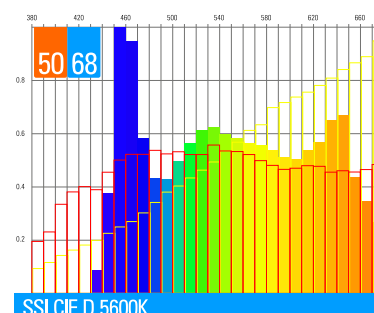

Ref.: VE1CSTNY

Datasheet: September 2024 / Page 3

PHOTOMETRICS