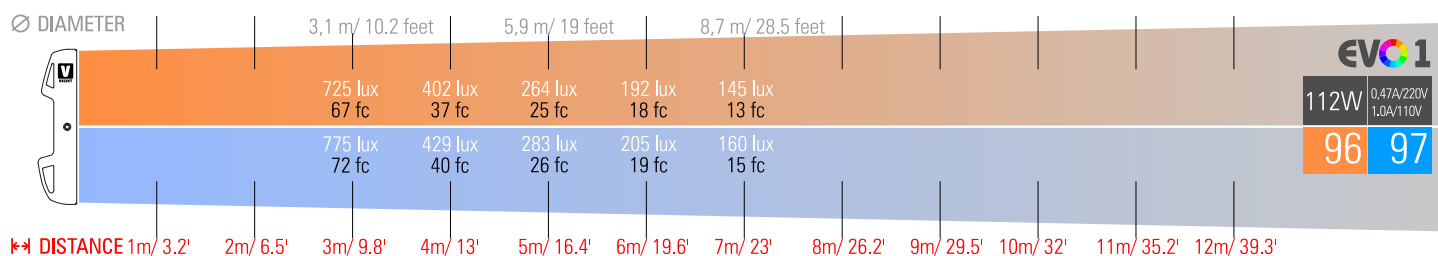

Ref.: VE1CSTNY

Datasheet: September 2024 / Page 3

PHOTOMETRICS