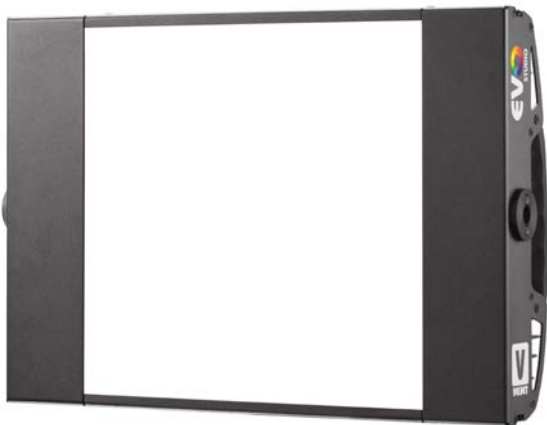

Ref.: VE1CSTNY

Datasheet: September 2024 / Page 1

1x1 foot dustproof AC powered soft light LED panels R+G+B+W+CW with wireless control

EVO 1 Studio is a dustproof IP51, maintenance-free RGB+W+CW LED panel, which runs completely silent, with no fans to service.

It operates exclusively on AC power and includes In & Out DMX XLR5 connectors for daisy chaining, Ethernet control through RJ-45 and wireless control through Art-Net Wi-Fi. Its low weight, slim 92mm/3.6" profile and industry-leading power efficiency speed up installation.

[Click here for more product information](#)