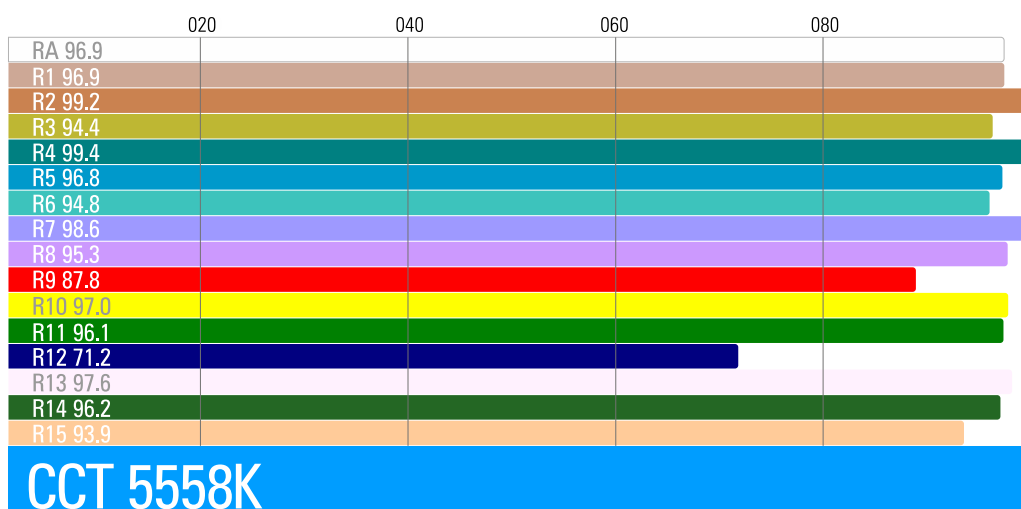

Ref.: VE1CSTNY

Datasheet: September 2024 / Page 3

PHOTOMETRICS