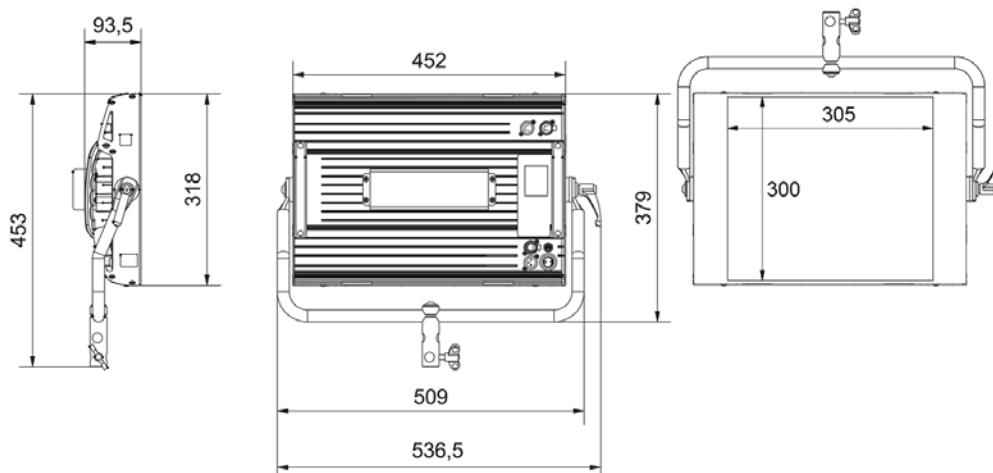

SPECIFICATIONS	
COLOUR TEMPERATURE	Continuously adjustable from 2500K to 10000K
GREEN-MAGENTA	Continuously adjustable from full minusgreen to full plusgreen
COLOR SPECTRUM	Full color spectrum R+G+B+W+CW with hue, saturation, and base colortemperature control
CONTROL COLOR MODES	CCT, HSI, RGB, Gels and Effects base Kelvin white light can be set combined with any color
LIGHT INTENSITY	Dimmable 0 to 100, smooth and flicker-free
LOCAL CONTROL	With 8x shock resistant buttons and color display
WIRE CONTROL	DMX-RDM with XLR-5 in & through connectors, Ethernet Art-Net with RJ-45 connector
WIRELESS CONTROL	Wi-Fi Art-Net +VELVET Goya App
TLCI INDEX	96 at 3174K and 96 at 5558K
PHOTOMETRICS	775 lux / 72 fc at 3m / 10 feet 205 lux / 19 fc at 6m / 20 feet
BEAM ANGLE	95°
DIMENSIONS	453 x 318 x 128mm / 17.8 x 12.5 x 5 inches
WEIGHT	5.6 kg / 12.3 lbs (panel) 6.1 kg / 14.4 lbs (panel + yoke)
POWER DRAW	112W (0.47A at 220VAC — 1.0A at 110VAC)
POWER SUPPLY	90-264V AC 50/60Hz
LED RATED LIFE	More than 50.000 hours
POWER CONNECTION	Neutrik PowerCon TRUE1 TOP In connector
OUTPUT FREQUENCY	2000 fps
OPERATION TEMPERATURE	From -20°C to +40°C
COOLING	Silent and fan-free pasive cooling
PROTECTION	IP51 dustproof, indoor or outdoor use
VELVET LED TECHNOLOGY	Selected BIN LED core unit + optic diffuser + CPU software control
RIGGING OPTIONS	Aluminum yoke with 16mm baby receptacle combined with 28mm junior pin, multiple 1/4"- 20 rigging points, pole operated yoke.
QUICK MOUNTING ACCESSORIES	Foldable SnapBag, foldable Snapgrid, removable barn doors, cordura case, hard case
CONSTRUCTION & FINISH	Fixture and yoke made of black powdercoated extruded and sheet aluminum

WIRE VIEW