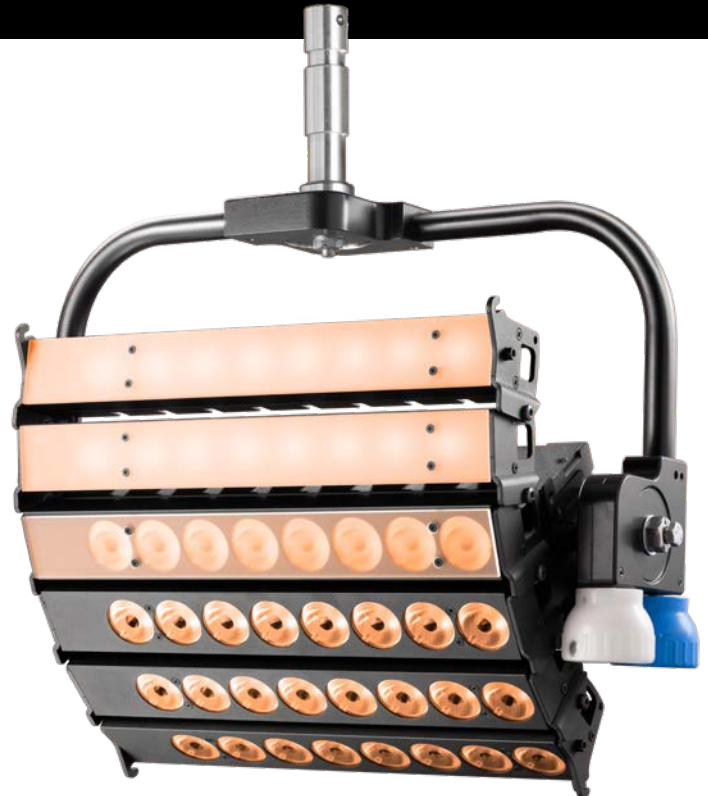

## COLOR ASYMMETRICAL BEAM FIXTURES WITH MULTIPLE LIGHT ENGINES

VELVET Cyc are cyclorama and wash RGBW asymmetrical fixtures specially designed to evenly wash backgrounds and to create not only any homogeneous color but also horizontal gradient color effects thanks to their multiple light engines. Every VELVET Cyc consents the individual control of each of its battens.

[Click here for more product information](#)

INCLUDES: 6x 34cms long articulated battens with on board AC Control, AC In & Out PowerCon TRUE1, DMX In & Out XLR-5, USB, WIFI ArtNet, 1x yoke with 28mm junior pin - 16mm baby receiver, 1x PowerCon TRUE1 power cable 3.5 mts

1. XLR-5 DMX RDM In & Out connectors
2. PowerCon In & Out connectors
3. Micro usb connector
4. Main power switch
5. Up and down scroll buttons
6. Enter/+ & - adjustment buttons
7. Mode selection/ Lock button
8. Back button
9. 3200K / 5600K quick access button