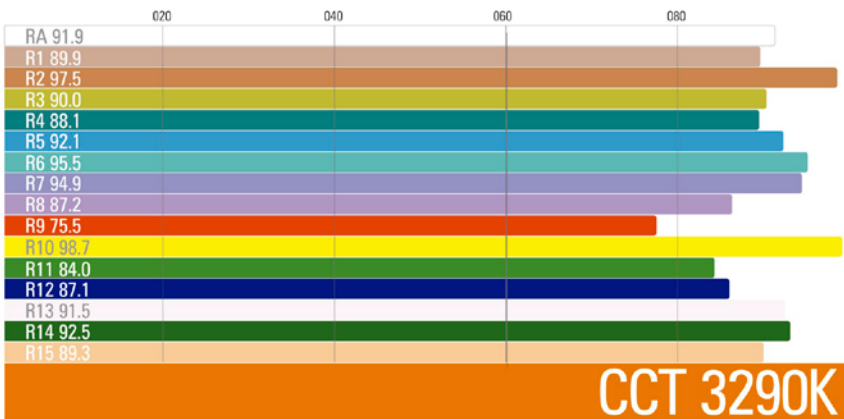

**SPECIFICATIONS**

NUMBER OF LIGHT ENGINES	6
COLOUR TEMPERATURE	Continuously adjustable from 2500K to 10000K
LIGHT INTENSITY	Dimmable 0 to 100, smooth and flicker-free
GREEN/MAGENTA CORRECTION	Continuously adjustable (full Plusgreen to full Minusgreen)
COLOR CONTROL MODES	CCT, HSI, RGB, Gels and Effects
LOCAL CONTROL	Shock proof buttons and color display
WIRE CONTROL	DMX-RDM with XLR-5 In & Out connectors
WIRELESS CONTROL	Wi-Fi ArtNet
COLOR RENDERING INDEX	95 CRI typical
TLCI INDEX	96 at 3290K and 95 at 5264K
PHOTOMETRICS	1080 Lux / 40 fc over a background of up to 6 meters
BEAM ANGLE	Asymmetrical adjustable: Horizontal beam angle 45° / Vertical beam angle adjustable 45° to 125°
DIMENSIONS	340x300x148mm / 13,4x12x,2,7"
WEIGHT	6.1kg / 13.4 lbs. including yoke
POWER DRAW	152W (0.66A at 220VAC — 1.38A at 110VAC)
POWER SUPPLY	90-264 VAC 50/60Hz
LED RATED LIFE	More than 50.000 hours L70 / More than 35.000 hours L80
POWER CONNECTION	Neutrik PowerCon TRUE1 in and out connectors
OUTPUT FREQUENCY	16KHz flicker-free up to 2000fps
OPERATION TEMPERATURE	From -20°C to +40°C
COOLING	No-noise, fan-free passive cooling
PROTECTION	IP21 dustproof, indoor or outdoor protected use
VELVET LED TECHNOLOGY	RGBW high-power selected BIN LED core unit + multi Fresnel system
RIGGING OPTIONS	Aluminum yoke with 16 female combined with 28 pin, swivel ball head, pole operated yoke
QUICK MOUNTING ACCESSORIES	Removable barn doors, flight case
CONSTRUCTION & FINISH	Black anodized extruded aluminum and black powder coated sheet aluminum

**WIRE VIEW**

PHOTOMETRICS

**LIGHTING COMPARISON**

**SPECTRAL DISTRIBUTION**

Horizontal beam angle 45° / Vertical beam angle adjustable 45° to 125°