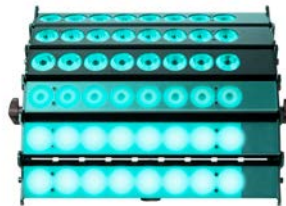

## COLOR ASYMMETRICAL BEAM FIXTURES WITH MULTIPLE LIGHT ENGINES

VELVET Cyc are cyclorama and wash RGBW asymmetrical fixtures specially designed to evenly wash backgrounds and to create not only any homogeneous color but also horizontal gradient color effects thanks to their multiple light engines. Every VELVET Cyc consents the individual control of each of its battens.

[Click here for more product information](#)

INCLUDES: 6x 34cms long articulated battens with on board AC Control, AC In & Out PowerCon TRUE1, DMX In & Out XLR-5, USB, WIFI ArtNet, 1x yoke with 28mm junior pin - 16mm baby receiver, 1x PowerCon TRUE1 power cable 3.5 mts