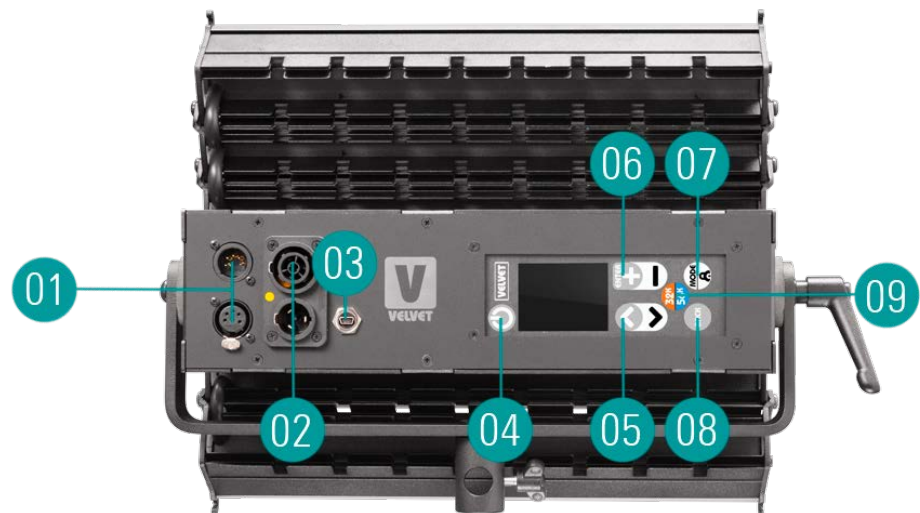

INCLUDES: 6x 34cms long articulated battens with on board AC Control, AC In & Out PowerCon TRUE1, DMX In & Out XLR-5, USB, WIFI ArtNet, 1x yoke with 28mm junior pin - 16mm baby receiver, 1x PowerCon TRUE1 power cable 3.5 mts

1. XLR-5 DMX RDM In & Out connectors
2. PowerCon In & Out connectors
3. Micro usb connector
4. Main power switch
5. Up and down scroll buttons
6. Enter/+ & - adjustment buttons
7. Mode selection/ Lock button
8. Back button
9. 3200K / 5600K quick access button