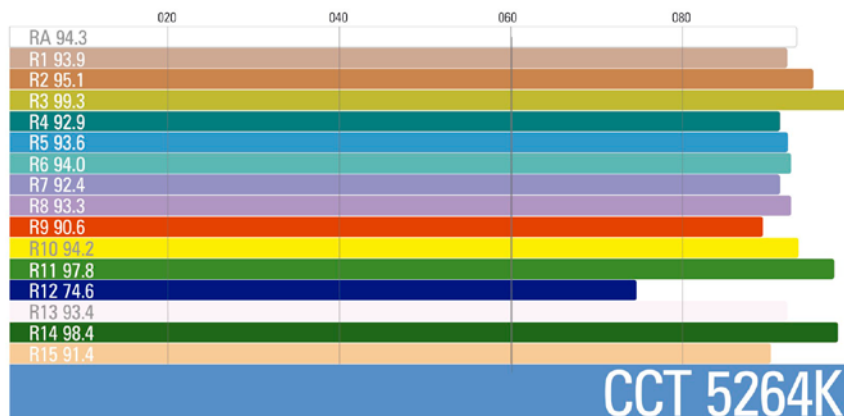

**SPECIFICATIONS**

NUMBER OF LIGHT ENGINES	6
COLOUR TEMPERATURE	Continuously adjustable from 2500K to 10000K
LIGHT INTENSITY	Dimmable 0 to 100, smooth and flicker-free
GREEN/MAGENTA CORRECTION	Continuously adjustable (full Plusgreen to full Minusgreen)
COLOR CONTROL MODES	CCT, HSI, RGB, Gels and Effects
LOCAL CONTROL	Shock proof buttons and color display
WIRE CONTROL	DMX-RDM with XLR-5 In & Out connectors
WIRELESS CONTROL	Wi-Fi ArtNet
COLOR RENDERING INDEX	95 CRI typical
TLCI INDEX	96 at 3290K and 95 at 5264K
PHOTOMETRICS	1080 Lux / 40 fc over a background of up to 6 meters
BEAM ANGLE	Asymmetrical adjustable: Horizontal beam angle 45° / Vertical beam angle adjustable 45° to 125°
DIMENSIONS	340x300x148mm / 13,4x12x,2,7"
WEIGHT	6.1kg / 13.4 lbs. including yoke
POWER DRAW	152W (0.66A at 220VAC — 1.38A at 110VAC)
POWER SUPPLY	90-264 VAC 50/60Hz
LED RATED LIFE	More than 50.000 hours L70 / More than 35.000 hours L80
POWER CONNECTION	Neutrik PowerCon TRUE1 in and out connectors
OUTPUT FREQUENCY	16KHz flicker-free up to 2000fps
OPERATION TEMPERATURE	From -20°C to +40°C
COOLING	No-noise, fan-free passive cooling
PROTECTION	IP21 dustproof, indoor or outdoor protected use
VELVET LED TECHNOLOGY	RGBW high-power selected BIN LED core unit + multi Fresnel system
RIGGING OPTIONS	Aluminum yoke with 16 female combined with 28 pin, swivel ball head, pole operated yoke
QUICK MOUNTING ACCESSORIES	Removable barn doors, flight case
CONSTRUCTION & FINISH	Black anodized extruded aluminum and black powder coated sheet aluminum

**WIRE VIEW**

PHOTOMETRICS

**LIGHTING COMPARISON**

**SPECTRAL DISTRIBUTION**

Horizontal beam angle 45° / Vertical beam angle adjustable 45° to 125°