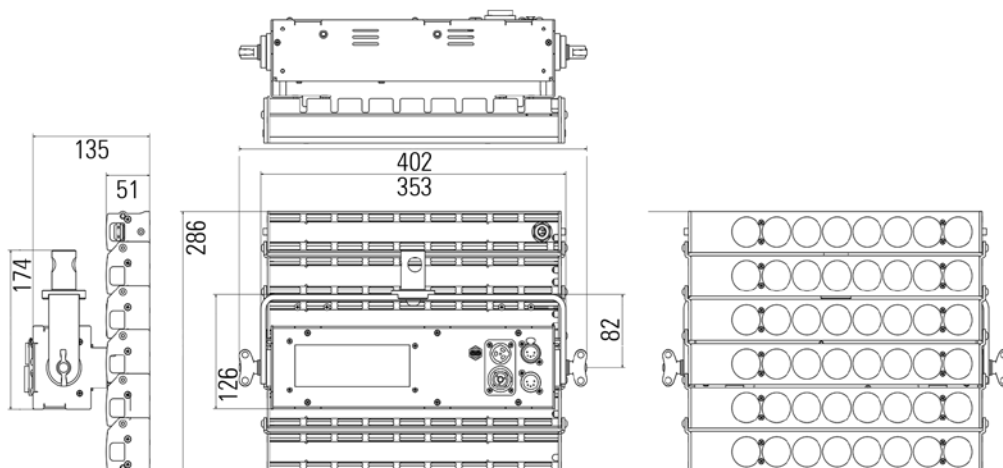

SPECIFICATIONS

NUMBER OF LIGHT ENGINES	6
COLOUR TEMPERATURE	Continuously adjustable from 2500K to 10000K
LIGHT INTENSITY	Dimmable 0 to 100, smooth and flicker-free
GREEN/MAGENTA CORRECTION	Continuously adjustable (full Plusgreen to full Minusgreen)
COLOR CONTROL MODES	CCT, HSI, RGB, Gels and Effects
LOCAL CONTROL	Shock proof buttons and color display
WIRE CONTROL	DMX-RDM with XLR-5 In & Out connectors
WIRELESS CONTROL	Wi-Fi ArtNet
COLOR RENDERING INDEX	95 CRI typical
TLCI INDEX	96 at 3290K and 95 at 5264K
PHOTOMETRICS	1080 Lux / 40 fc over a background of up to 6 meters
BEAM ANGLE	Asymmetrical adjustable: Horizontal beam angle 45° / Vertical beam angle adjustable 45° to 125°
DIMENSIONS	340x300x148mm / 13,4x12x,2,7"
WEIGHT	6.1kg / 13.4 lbs. including yoke
POWER DRAW	152W (0.66A at 220VAC — 1.38A at 110VAC)
POWER SUPPLY	90-264 VAC 50/60Hz
LED RATED LIFE	More than 50.000 hours L70 / More than 35.000 hours L80
POWER CONNECTION	Neutrik PowerCon TRUE1 in and out connectors
OUTPUT FREQUENCY	16KHz flicker-free up to 2000fps
OPERATION TEMPERATURE	From -20°C to +40°C
COOLING	No-noise, fan-free passive cooling
PROTECTION	IP21 dustproof, indoor or outdoor protected use
VELVET LED TECHNOLOGY	RGBW high-power selected BIN LED core unit + multi Fresnel system
RIGGING OPTIONS	Aluminum yoke with 16 female combined with 28 pin, swivel ball head, pole operated yoke
QUICK MOUNTING ACCESSORIES	Removable barn doors, flight case
CONSTRUCTION & FINISH	Black anodized extruded aluminum and black powder coated sheet aluminum

WIRE VIEW