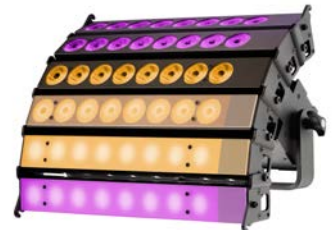

## COLOR ASYMMETRICAL BEAM FIXTURES WITH MULTIPLE LIGHT ENGINES

VELVET Cyc are cyclorama and wash RGBW asymmetrical fixtures specially designed to evenly wash backgrounds and to create not only any homogeneous color but also horizontal gradient color effects thanks to their multiple light engines. Every VELVET Cyc consents the individual control of each of its battens.

[Click here for more product information](#)

INCLUDES: 6x 34cms long articulated battens with on board AC Control, AC In & Out PowerCon TRUE1, DMX In & Out XLR-5, USB, WIFI ArtNet, 1x yoke with 28mm junior pin - 16mm baby receiver, 1x PowerCon TRUE1 power cable 3.5 mts