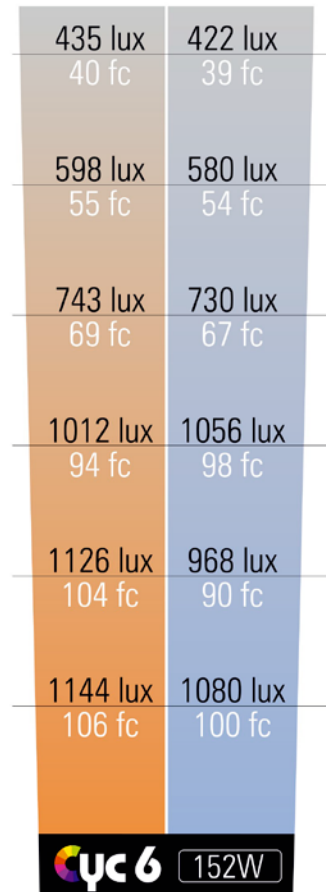

1. XLR-5 DMX RDM In & Out connectors
2. PowerCon In & Out connectors
3. Micro usb connector
4. Main power switch
5. Up and down scroll buttons
6. Enter/+ & - adjustment buttons
7. Mode selection/ Lock button
8. Back button
9. 3200K / 5600K quick access button

**SPECIFICATIONS**

NUMBER OF LIGHT ENGINES	6
COLOUR TEMPERATURE	Continuously adjustable from 2500K to 10000K
LIGHT INTENSITY	Dimmable 0 to 100, smooth and flicker-free
GREEN/MAGENTA CORRECTION	Continuously adjustable (full Plusgreen to full Minusgreen)
COLOR CONTROL MODES	CCT, HSI, RGB, Gels and Effects
LOCAL CONTROL	Shock proof buttons and color display
WIRE CONTROL	DMX-RDM with XLR-5 In & Out connectors
WIRELESS CONTROL	Wi-Fi ArtNet
COLOR RENDERING INDEX	95 CRI typical
TLCI INDEX	96 at 3290K and 95 at 5264K
PHOTOMETRICS	1080 Lux / 40 fc over a background of up to 6 meters
BEAM ANGLE	Asymmetrical adjustable: Horizontal beam angle 45° / Vertical beam angle adjustable 45° to 125°
DIMENSIONS	340x300x148mm / 13,4x12x,2,7"
WEIGHT	6.1kg / 13.4 lbs. including yoke
POWER DRAW	152W (0.66A at 220VAC — 1.38A at 110VAC)
POWER SUPPLY	90-264 VAC 50/60Hz
LED RATED LIFE	More than 50.000 hours L70 / More than 35.000 hours L80
POWER CONNECTION	Neutrik PowerCon TRUE1 in and out connectors
OUTPUT FREQUENCY	16KHz flicker-free up to 2000fps
OPERATION TEMPERATURE	From -20°C to +40°C
COOLING	No-noise, fan-free passive cooling
PROTECTION	IP21 dustproof, indoor or outdoor protected use
VELVET LED TECHNOLOGY	RGBW high-power selected BIN LED core unit + multi Fresnel system
RIGGING OPTIONS	Aluminum yoke with 16 female combined with 28 pin, swivel ball head, pole operated yoke
QUICK MOUNTING ACCESSORIES	Removable barn doors, flight case
CONSTRUCTION & FINISH	Black anodized extruded aluminum and black powder coated sheet aluminum

**WIRE VIEW**

PHOTOMETRICS

**LIGHTING COMPARISON**

**SPECTRAL DISTRIBUTION**

Horizontal beam angle 45° / Vertical beam angle adjustable 45° to 125°