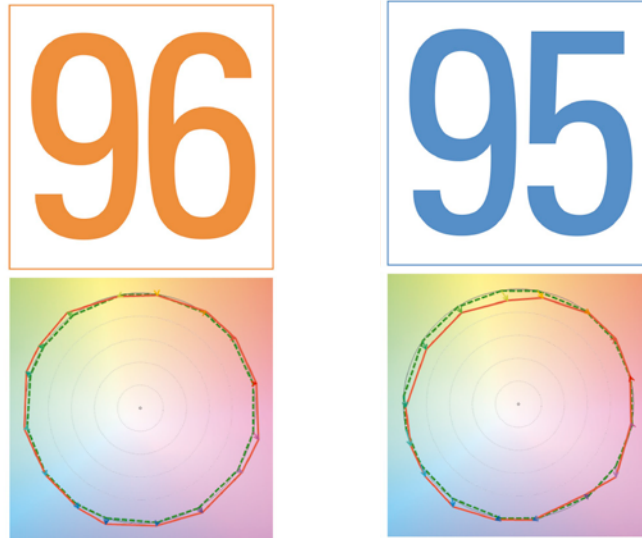

**SPECIFICATIONS**

NUMBER OF LIGHT ENGINES	6
COLOUR TEMPERATURE	Continuously adjustable from 2500K to 10000K
LIGHT INTENSITY	Dimmable 0 to 100, smooth and flicker-free
GREEN/MAGENTA CORRECTION	Continuously adjustable (full Plusgreen to full Minusgreen)
COLOR CONTROL MODES	CCT, HSI, RGB, Gels and Effects
LOCAL CONTROL	Shock proof buttons and color display
WIRE CONTROL	DMX-RDM with XLR-5 In & Out connectors
WIRELESS CONTROL	Wi-Fi ArtNet
COLOR RENDERING INDEX	95 CRI typical
TLCI INDEX	96 at 3290K and 95 at 5264K
PHOTOMETRICS	1080 Lux / 40 fc over a background of up to 6 meters
BEAM ANGLE	Asymmetrical adjustable: Horizontal beam angle 45° / Vertical beam angle adjustable 45° to 125°
DIMENSIONS	340x300x148mm / 13,4x12x,2,7"
WEIGHT	6.1kg / 13.4 lbs. including yoke
POWER DRAW	152W (0.66A at 220VAC — 1.38A at 110VAC)
POWER SUPPLY	90-264 VAC 50/60Hz
LED RATED LIFE	More than 50.000 hours L70 / More than 35.000 hours L80
POWER CONNECTION	Neutrik PowerCon TRUE1 in and out connectors
OUTPUT FREQUENCY	16KHz flicker-free up to 2000fps
OPERATION TEMPERATURE	From -20°C to +40°C
COOLING	No-noise, fan-free passive cooling
PROTECTION	IP21 dustproof, indoor or outdoor protected use
VELVET LED TECHNOLOGY	RGBW high-power selected BIN LED core unit + multi Fresnel system
RIGGING OPTIONS	Aluminum yoke with 16 female combined with 28 pin, swivel ball head, pole operated yoke
QUICK MOUNTING ACCESSORIES	Removable barn doors, flight case
CONSTRUCTION & FINISH	Black anodized extruded aluminum and black powder coated sheet aluminum

**WIRE VIEW**

PHOTOMETRICS

**LIGHTING COMPARISON**

**SPECTRAL DISTRIBUTION**

Horizontal beam angle 45° / Vertical beam angle adjustable 45° to 125°