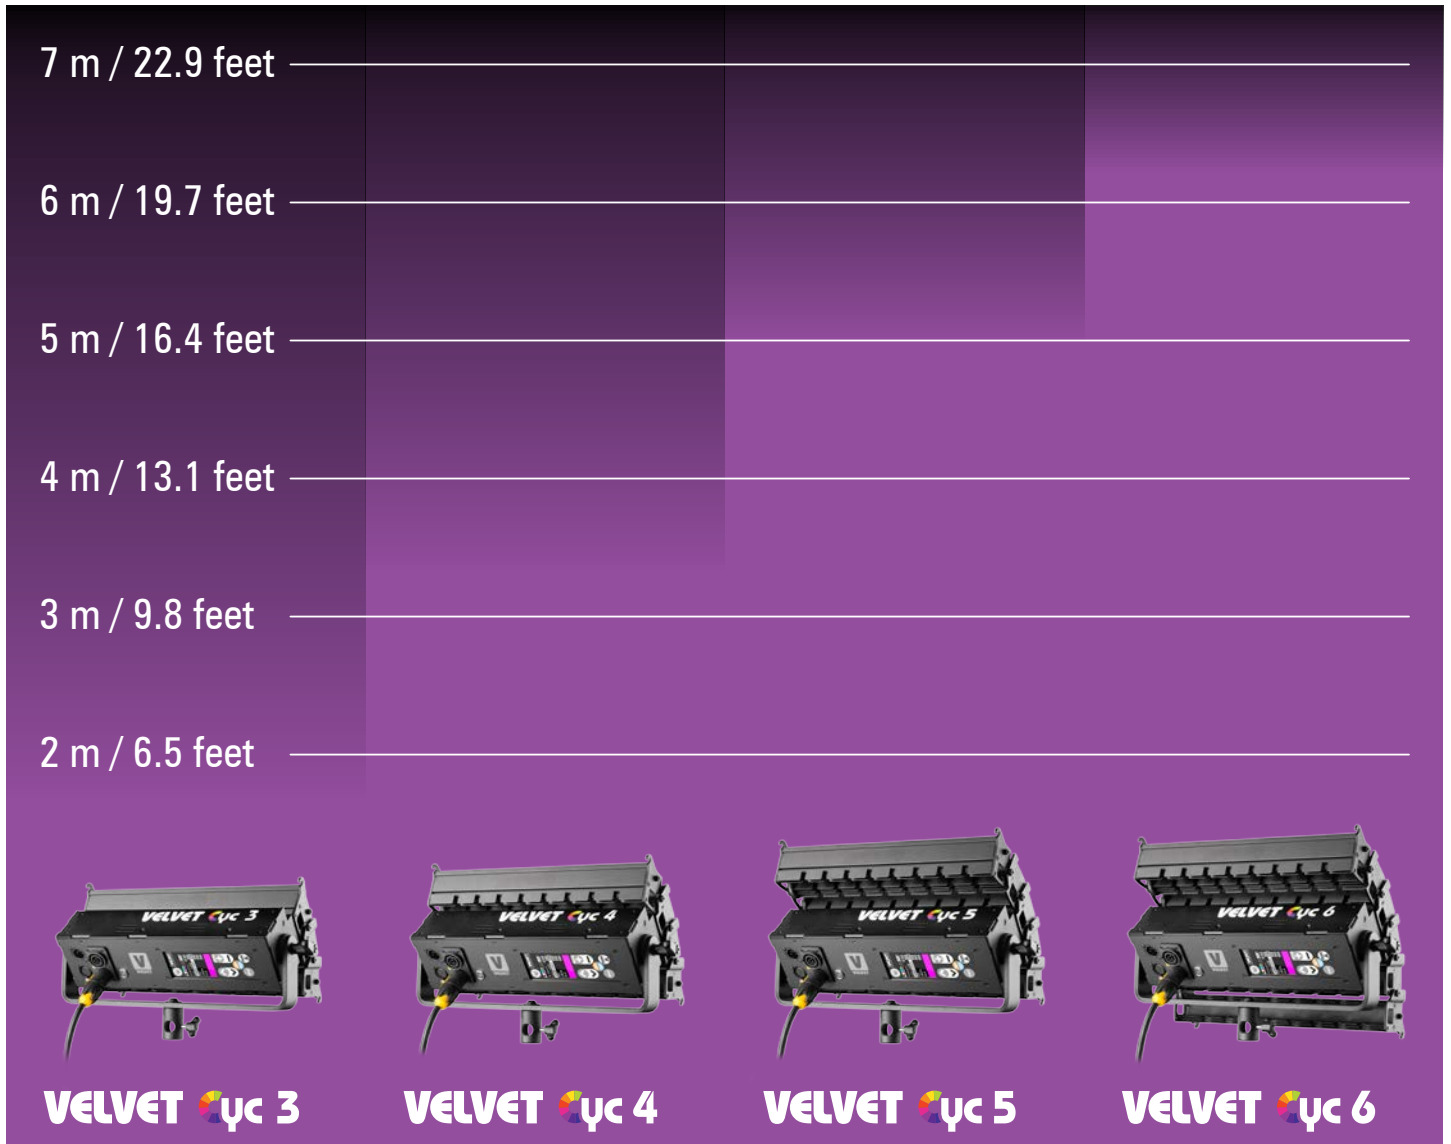

1. XLR-5 DMX RDM In & Out connectors
2. PowerCon In & Out connectors
3. Micro usb connector
4. Main power switch
5. Up and down scroll buttons
6. Enter/+ & - adjustment buttons
7. Mode selection/ Lock button
8. Back button
9. 3200K / 5600K quick access button

**SPECIFICATIONS**

NUMBER OF LIGHT ENGINES	6
COLOUR TEMPERATURE	Continuously adjustable from 2500K to 10000K
LIGHT INTENSITY	Dimmable 0 to 100, smooth and flicker-free
GREEN/MAGENTA CORRECTION	Continuously adjustable (full Plusgreen to full Minusgreen)
COLOR CONTROL MODES	CCT, HSI, RGB, Gels and Effects
LOCAL CONTROL	Shock proof buttons and color display
WIRE CONTROL	DMX-RDM with XLR-5 In & Out connectors
WIRELESS CONTROL	Wi-Fi ArtNet
COLOR RENDERING INDEX	95 CRI typical
TLCI INDEX	96 at 3290K and 95 at 5264K
PHOTOMETRICS	1080 Lux / 40 fc over a background of up to 6 meters
BEAM ANGLE	Asymmetrical adjustable: Horizontal beam angle 45° / Vertical beam angle adjustable 45° to 125°
DIMENSIONS	340x300x148mm / 13,4x12x,2,7"
WEIGHT	6.1kg / 13.4 lbs. including yoke
POWER DRAW	152W (0.66A at 220VAC — 1.38A at 110VAC)
POWER SUPPLY	90-264 VAC 50/60Hz
LED RATED LIFE	More than 50.000 hours L70 / More than 35.000 hours L80
POWER CONNECTION	Neutrik PowerCon TRUE1 in and out connectors
OUTPUT FREQUENCY	16KHz flicker-free up to 2000fps
OPERATION TEMPERATURE	From -20°C to +40°C
COOLING	No-noise, fan-free passive cooling
PROTECTION	IP21 dustproof, indoor or outdoor protected use
VELVET LED TECHNOLOGY	RGBW high-power selected BIN LED core unit + multi Fresnel system
RIGGING OPTIONS	Aluminum yoke with 16 female combined with 28 pin, swivel ball head, pole operated yoke
QUICK MOUNTING ACCESSORIES	Removable barn doors, flight case
CONSTRUCTION & FINISH	Black anodized extruded aluminum and black powder coated sheet aluminum

**WIRE VIEW**

PHOTOMETRICS

**LIGHTING COMPARISON**

**SPECTRAL DISTRIBUTION**

Horizontal beam angle 45° / Vertical beam angle adjustable 45° to 125°