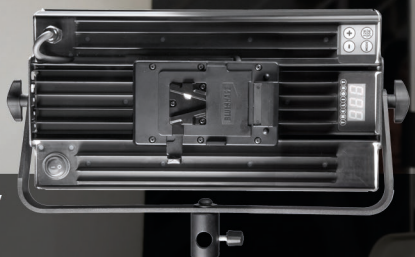

VELVET MINI LIGHT