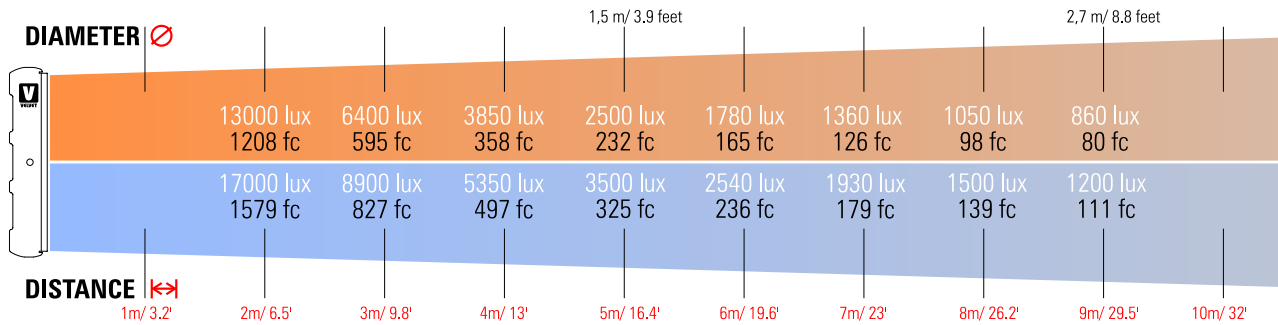

VELVET Power 2 Spot 15° Studio IP51

Ref.: VP2SPST

Datasheet: November 2021 / Page 2

SPECIFICATIONS

COLOUR TEMPERATURE	Adjustable from 2700K a 6500K (100K increments)
LIGHT INTENSITY	Dimmable 0 to 100 (smooth and flicker-free)
LOCAL CONTROL	Shock proof buttons and display
WIRE CONTROL	DMX DMX-RDM with XLR-5 IN connector
TLCI INDEX	98 at 3200K and 96 at 5600K
PHOTOMETRICS	8900 lux / 827 fc at 3m / 9.8 feet 2540 lux / 236 fc at 6m/20 feet
BEAM ANGLE	15° Nominal 30° With D25 filter 45° With D50 filter 90° With D100 filter 105° With DVELVET filter
DIMENSIONS	690x308x68mm / 27.2"x12"x2.7" (panel) 815x435x68mm / 32.1"x17.1"x2.7" (panel+yoke)
WEIGHT	7 kg / 15,5 lbs (panel) 7.6 kg / 16.7 lbs (panel + yoke)
POWER DRAW	190W
POWER SUPPLY	90-264V AC 50/60Hz through XLR3 connector
LED RATED LIFE	More than 50.000 hours
POWER CONNECTION	Neutrik XLR-3 DC In connector
OUTPUT FREQUENCY	2000 fps
OPERATION TEMPERATURE	From -20°C to +40°C
COOLING	No-noise, fan-free passive cooling
PROTECTION	IP51 dustproof, indoor or outdoor use
VELVET LED TECHNOLOGY	Selected BIN High-power LED + VELVET custom optics + CPU software control
CONSTRUCTION & FINISH	Made of black powdercoated extruded and sheet aluminum

VELVET Power 2 IP54 + MO Yoke

VELVET Power 2 IP54 + PO Yoke

VELVET Power 2 Spot 15° Studio IP51

Ref.: VP2SPST

Datasheet: November 2021 / Page 3

PHOTOMETRICS

CCT 3220K

CCT 5440K