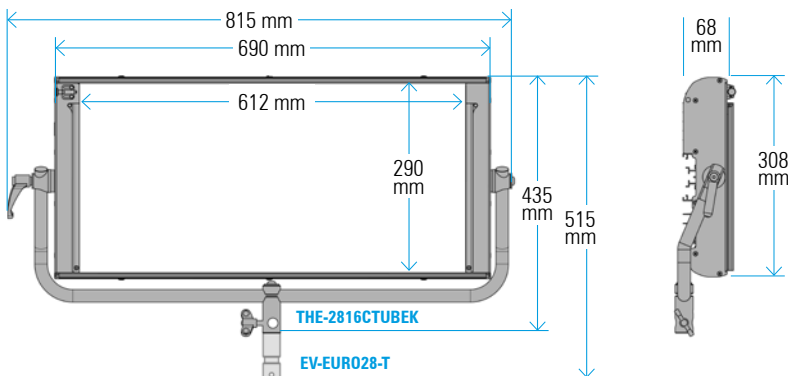

VELVET Power 2 Spot 15° Studio IP51

Ref.: VP2SPST

Datasheet: November 2021 / Page 2

SPECIFICATIONS

COLOUR TEMPERATURE	Adjustable from 2700K a 6500K (100K increments)
LIGHT INTENSITY	Dimmable 0 to 100 (smooth and flicker-free)
LOCAL CONTROL	Shock proof buttons and display
WIRE CONTROL	DMX DMX-RDM with XLR-5 IN connector
TLCI INDEX	98 at 3200K and 96 at 5600K
PHOTOMETRICS	8900 lux / 827 fc at 3m / 9.8 feet 2540 lux / 236 fc at 6m/20 feet
BEAM ANGLE	15° Nominal 30° With D25 filter 45° With D50 filter 90° With D100 filter 105° With DVELVET filter
DIMENSIONS	690x308x68mm / 27.2"x12"x2.7" (panel) 815x435x68mm / 32.1"x17.1"x2.7" (panel+yoke)
WEIGHT	7 kg / 15,5 lbs (panel) 7.6 kg / 16.7 lbs (panel + yoke)
POWER DRAW	190W
POWER SUPPLY	90-264V AC 50/60Hz through XLR3 connector
LED RATED LIFE	More than 50.000 hours
POWER CONNECTION	Neutrik XLR-3 DC In connector
OUTPUT FREQUENCY	2000 fps
OPERATION TEMPERATURE	From -20°C to +40°C
COOLING	No-noise, fan-free passive cooling
PROTECTION	IP51 dustproof, indoor or outdoor use
VELVET LED TECHNOLOGY	Selected BIN High-power LED + VELVET custom optics + CPU software control
CONSTRUCTION & FINISH	Made of black powdercoated extruded and sheet aluminum

VELVET Power 2 IP54 + MO Yoke

VELVET Power 2 IP54 + PO Yoke

VELVET Power 2 Spot 15° Studio IP51

Ref.: VP2SPST

Datasheet: November 2021 / Page 3

PHOTOMETRICS

CCT 3220K

CCT 5440K