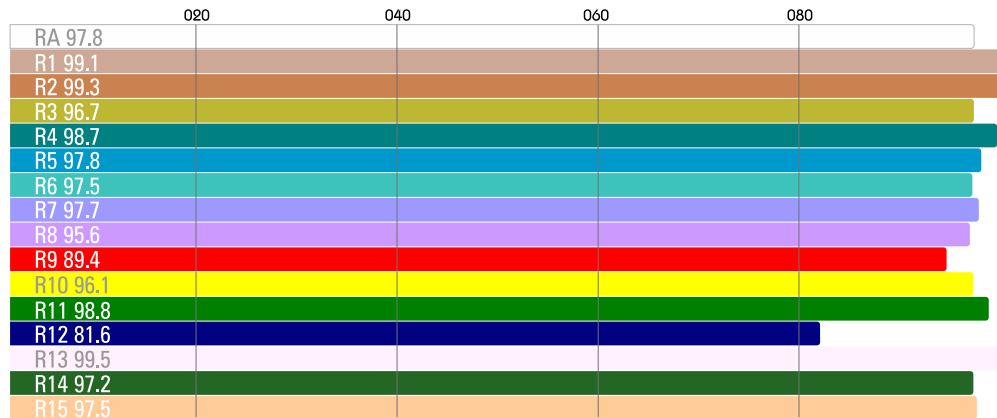

VELVET Power 2 Spot 15° Studio IP51

Ref.: VP2SPST

Datasheet: November 2021 / Page 2

SPECIFICATIONS

COLOUR TEMPERATURE	Adjustable from 2700K a 6500K (100K increments)
LIGHT INTENSITY	Dimmable 0 to 100 (smooth and flicker-free)
LOCAL CONTROL	Shock proof buttons and display
WIRE CONTROL	DMX DMX-RDM with XLR-5 IN connector
TLCI INDEX	98 at 3200K and 96 at 5600K
PHOTOMETRICS	8900 lux / 827 fc at 3m / 9.8 feet 2540 lux / 236 fc at 6m/20 feet
BEAM ANGLE	15° Nominal 30° With D25 filter 45° With D50 filter 90° With D100 filter 105° With DVELVET filter
DIMENSIONS	690x308x68mm / 27.2"x12"x2.7" (panel) 815x435x68mm / 32.1"x17.1"x2.7" (panel+yoke)
WEIGHT	7 kg / 15,5 lbs (panel) 7.6 kg / 16.7 lbs (panel + yoke)
POWER DRAW	190W
POWER SUPPLY	90-264V AC 50/60Hz through XLR3 connector
LED RATED LIFE	More than 50.000 hours
POWER CONNECTION	Neutrik XLR-3 DC In connector
OUTPUT FREQUENCY	2000 fps
OPERATION TEMPERATURE	From -20°C to +40°C
COOLING	No-noise, fan-free passive cooling
PROTECTION	IP51 dustproof, indoor or outdoor use
VELVET LED TECHNOLOGY	Selected BIN High-power LED + VELVET custom optics + CPU software control
CONSTRUCTION & FINISH	Made of black powdercoated extruded and sheet aluminum

VELVET Power 2 IP54 + MO Yoke

VELVET Power 2 IP54 + PO Yoke

VELVET Power 2 Spot 15° Studio IP51

Ref.: VP2SPST

Datasheet: November 2021 / Page 3

PHOTOMETRICS

CCT 3220K

CCT 5440K