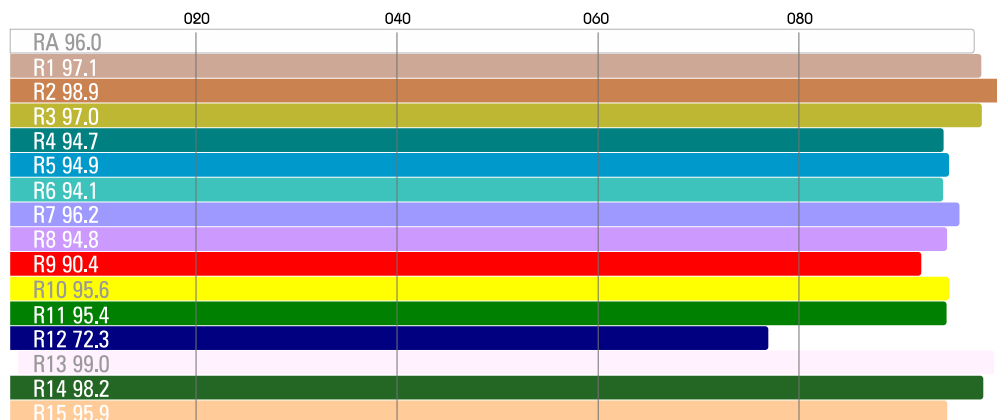

VELVET Power 2 Spot 15° Studio IP51

Ref.: VP2SPST

Datasheet: November 2021 / Page 2

SPECIFICATIONS

COLOUR TEMPERATURE	Adjustable from 2700K a 6500K (100K increments)
LIGHT INTENSITY	Dimmable 0 to 100 (smooth and flicker-free)
LOCAL CONTROL	Shock proof buttons and display
WIRE CONTROL	DMX DMX-RDM with XLR-5 IN connector
TLCI INDEX	98 at 3200K and 96 at 5600K
PHOTOMETRICS	8900 lux / 827 fc at 3m / 9.8 feet 2540 lux / 236 fc at 6m/20 feet
BEAM ANGLE	15° Nominal 30° With D25 filter 45° With D50 filter 90° With D100 filter 105° With DVELVET filter
DIMENSIONS	690x308x68mm / 27.2"x12"x2.7" (panel) 815x435x68mm / 32.1"x17.1"x2.7" (panel+yoke)
WEIGHT	7 kg / 15,5 lbs (panel) 7.6 kg / 16.7 lbs (panel + yoke)
POWER DRAW	190W
POWER SUPPLY	90-264V AC 50/60Hz through XLR3 connector
LED RATED LIFE	More than 50.000 hours
POWER CONNECTION	Neutrik XLR-3 DC In connector
OUTPUT FREQUENCY	2000 fps
OPERATION TEMPERATURE	From -20°C to +40°C
COOLING	No-noise, fan-free passive cooling
PROTECTION	IP51 dustproof, indoor or outdoor use
VELVET LED TECHNOLOGY	Selected BIN High-power LED + VELVET custom optics + CPU software control
CONSTRUCTION & FINISH	Made of black powdercoated extruded and sheet aluminum

VELVET Power 2 IP54 + MO Yoke

VELVET Power 2 IP54 + PO Yoke

VELVET Power 2 Spot 15° Studio IP51

Ref.: VP2SPST

Datasheet: November 2021 / Page 3

PHOTOMETRICS

CCT 3220K

CCT 5440K