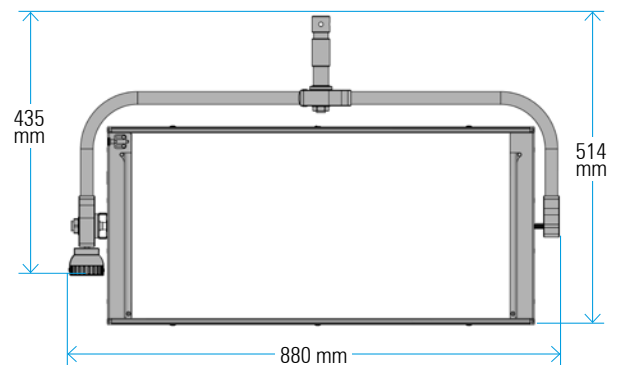

VELVET Power 2 IP54 + PO Yoke