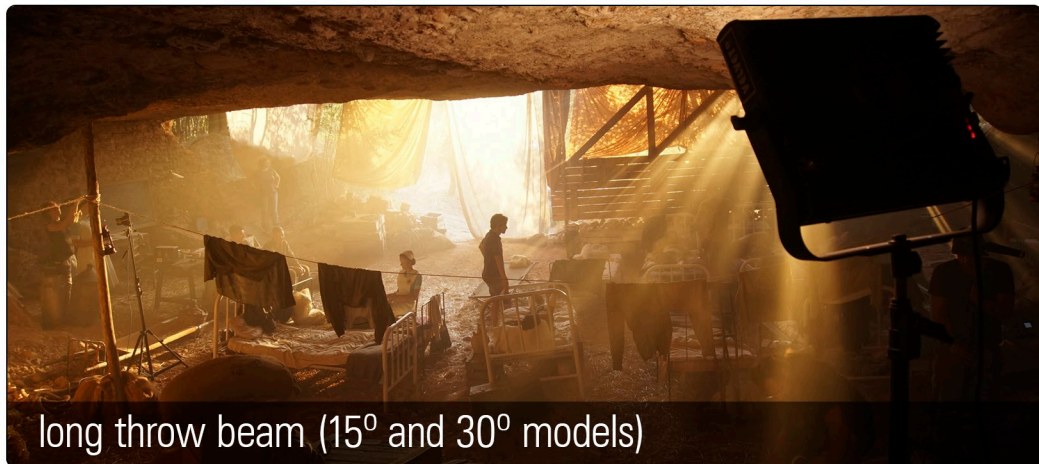

Producing a concentrated 30° beam from a silent, dust and weatherproof fixture that instantly sets up and adjusts.

long throw beam (15° and 30° models)

The concentrated output is powerful enough to be bounced, shaped, or softened with traditional grip, VELVET hard diffusion or foldable Snapgrids and Snapbags. VELVET's innovations in high-efficiency LED technology produce real benefits: