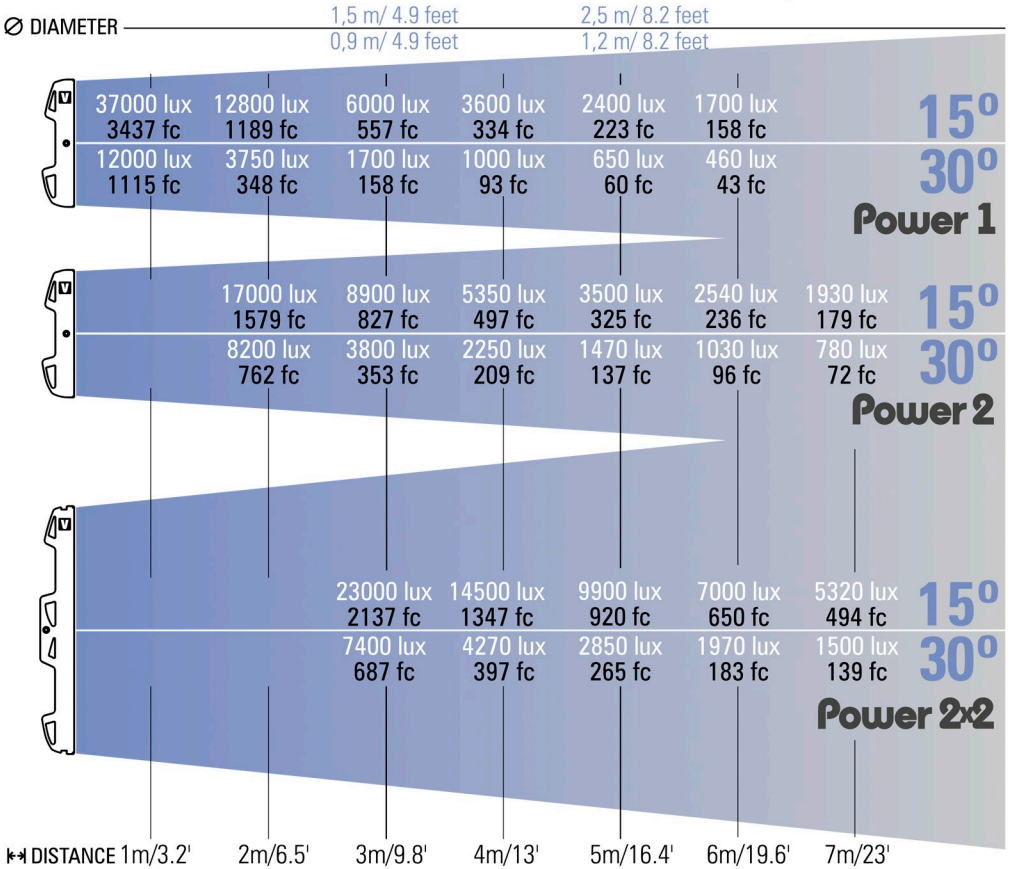

proven high efficiency

VELVET Power is as efficient as to deliver up to 23000 Lux at 3 meters drawing only 340W and can be used with batteries or any standard AC power worldwide.

VELVET Power technical specifications

	VP1IP54	VP1ST	VP2IP54	VP2ST	VP2X2IP54	VP2X2ST
WEIGHT	4.2 Kg / 9 lbs	4.2 Kg / 9 lbs	7 Kg / 15.5 lbs	7 Kg / 15.5 lbs	14 Kg / 31 lbs	14 Kg / 31 lbs
POWER DRAW	100W	100W	190W	190W	290W	290W
POWER SUPPLY	0.90A 110 VDC 0.32A 230 VAC	0.68A 110 VDC 0.32A 230 VAC	1.7A 110 VDC 0.65A 230 VAC	1.7A 110 VDC 0.65A 230 VAC	2.63A 110 VDC 1.26A 230 VAC	2.63A 110 VDC 1.26A 230 VAC
POWER OPTIONS	12-35 VDC 90-264 VAC	90-264 VAC	24-35 VDC 90-264 VAC	90-264 VAC	90-264 VAC	90-264 VAC
COLOUR TEMPERATURE	Continuously adjustable from 2.700K to 6.500K in 100K steps					
LIGHT INTENSITY	Dimmable 0 to 100, smooth and flicker-free					
BEAM ANGLE/ MODELS	VELVET POWER SPOT 15°/ VELVET POWER 30°					

5600K photometrics

VELVET Power

made to last

The most versatile panel: Hard and soft light in a weatherproof fixture

shock-resistant 100% aluminum body
quick set-up and adjustment
15° or 30° long-throw beam + filter modifiers
completely silent fan-free operation