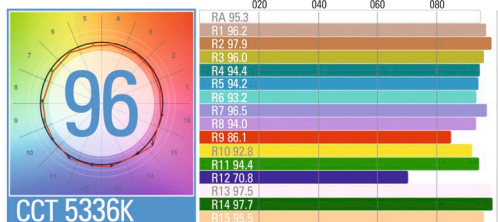

5600K photometrics