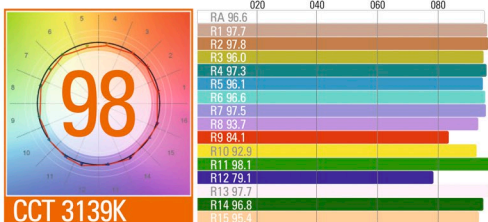

5600K photometrics