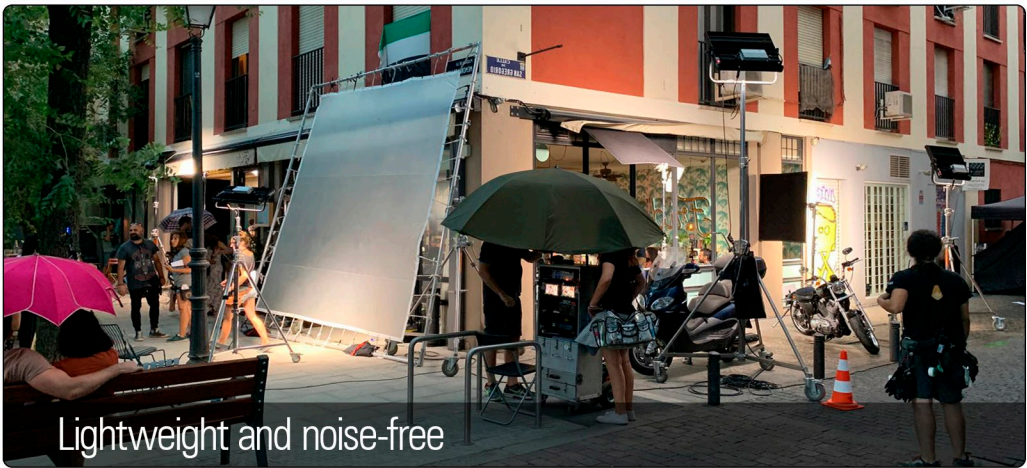

fast & hardy

Robust 100% aluminum body and IP54

Made and designed in Barcelona to endure the toughest working conditions on any situation because a durable light is a green light.