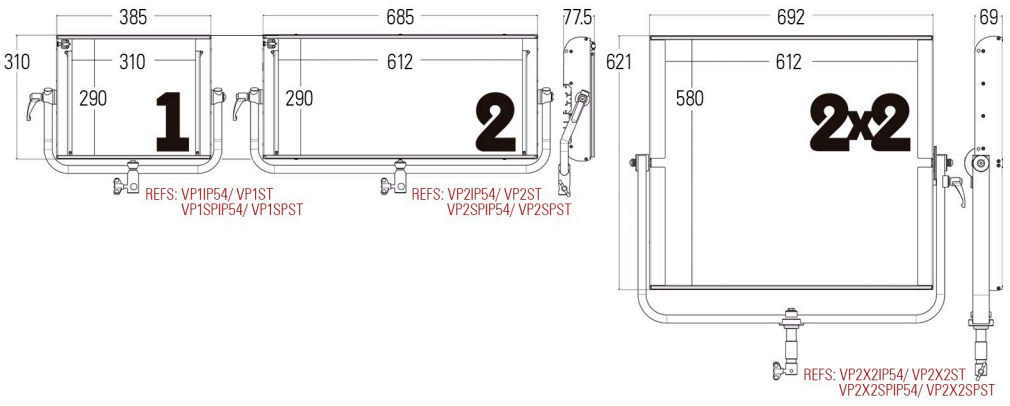

	VP1IP54	VP1ST	VP2IP54	VP2ST	VP2X2IP54	VP2X2ST
WEIGHT	4.2 Kg / 9 lbs	4.2 Kg / 9 lbs	7 Kg / 15.5 lbs	7 Kg / 15.5 lbs	14 Kg / 31 lbs	14 Kg / 31 lbs
POWER DRAW	100W	100W	190W	190W	290W	290W
POWER SUPPLY	0.90A 110 VDC 0.32A 230 VAC	0.68A 110 VDC 0.32A 230 VAC	1.7A 110 VDC 0.65A 230 VAC	1.7A 110 VDC 0.65A 230 VAC	2.63A 110 VDC 1.26A 230 VAC	2.63A 110 VDC 1.26A 230 VAC
POWER OPTIONS	12-35 VDC 90-264 VAC	90-264 VAC	24-35 VDC 90-264 VAC	90-264 VAC	90-264 VAC	90-264 VAC
COLOUR TEMPERATURE	Continuously adjustable from 2.700K to 6.500K in 100K steps					
LIGHT INTENSITY	Dimmable 0 to 100, smooth and flicker-free					
BEAM ANGLE/ MODELS	VELVET POWER SPOT 15°/ VELVET POWER 30°					